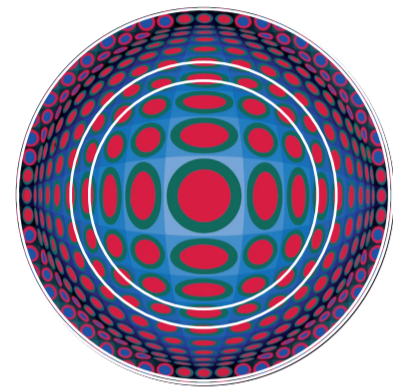

# Printing test design on metal plate

Victor Vasarely, d'après Vega, 1971.

28/07/2014

preview file

CMYK image print

279 mm

167 mm  
image print  
CMYK

FRONT

BACK, print test on metal plate

28/07/2013

BACK of the plate

*Vasarely*  
Victor Vasarely, d'après Vega, 1971  
© Succession Vasarely / Arteam

© royalriver.fr ©