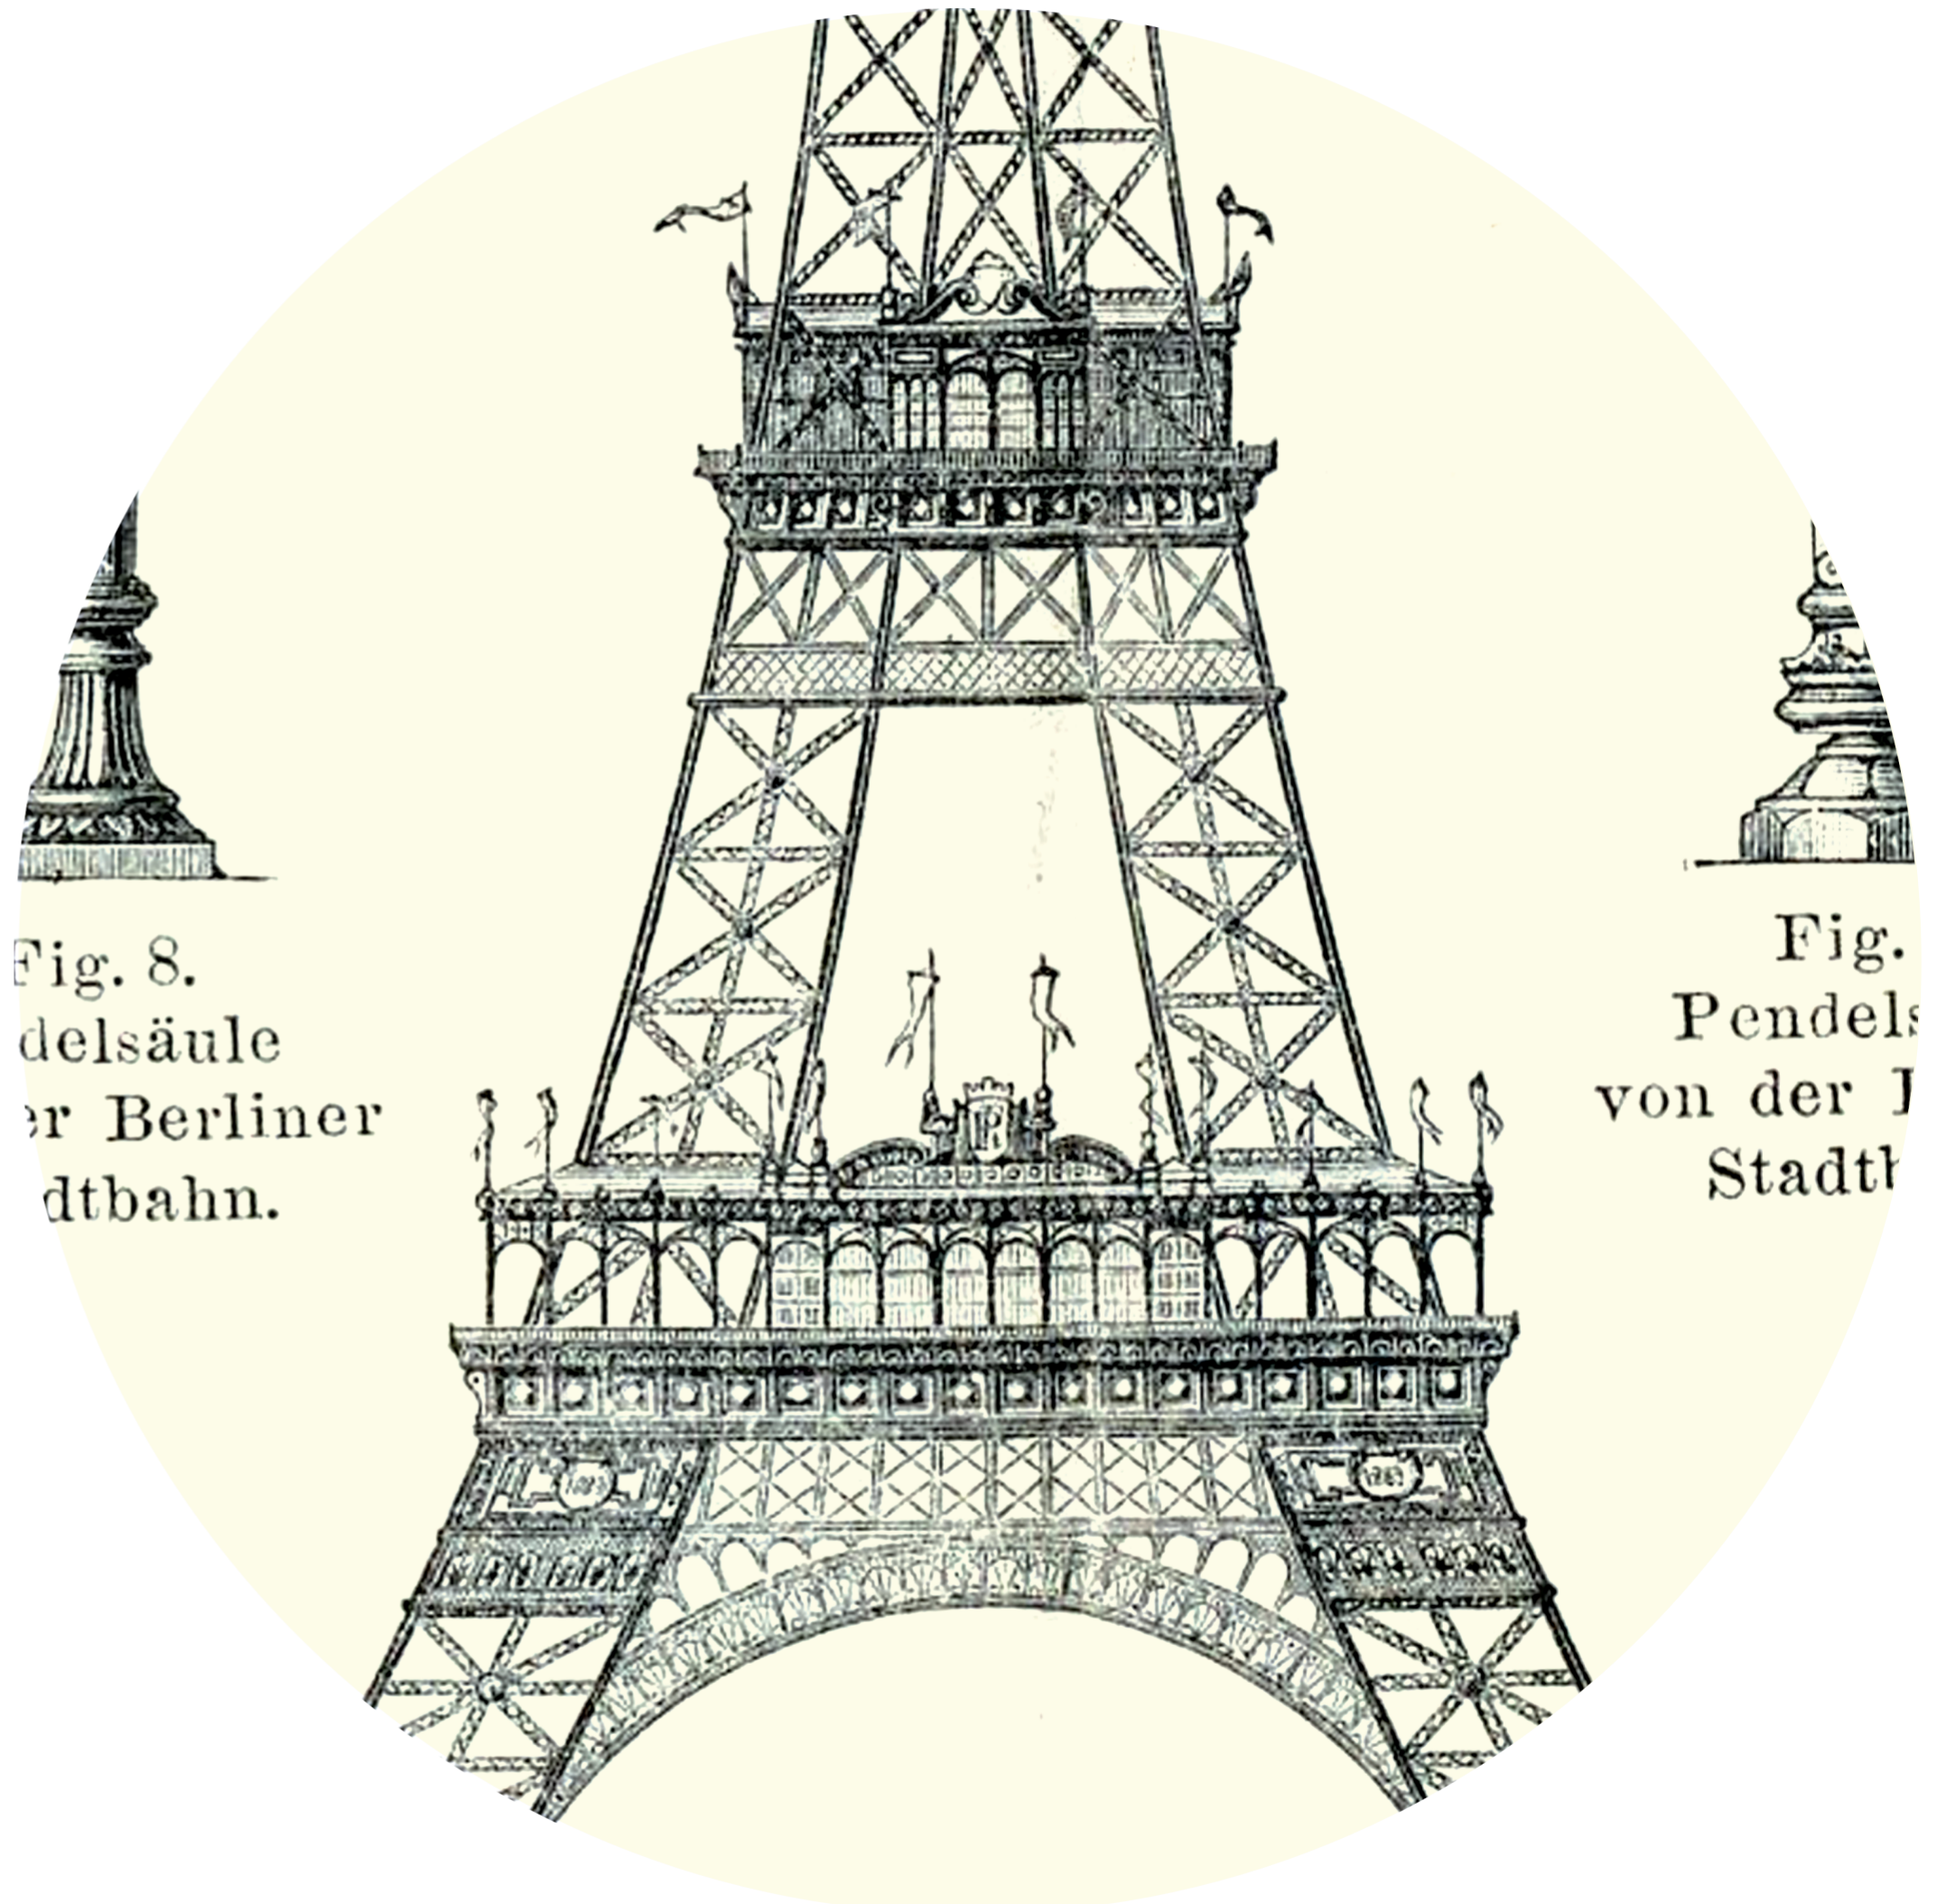

Printing test design on metal plate

Paris, Illustration.

28/07/2014

nreview file

CMYK image print

279 mm

167 mm
image print
CMYK

FRONT